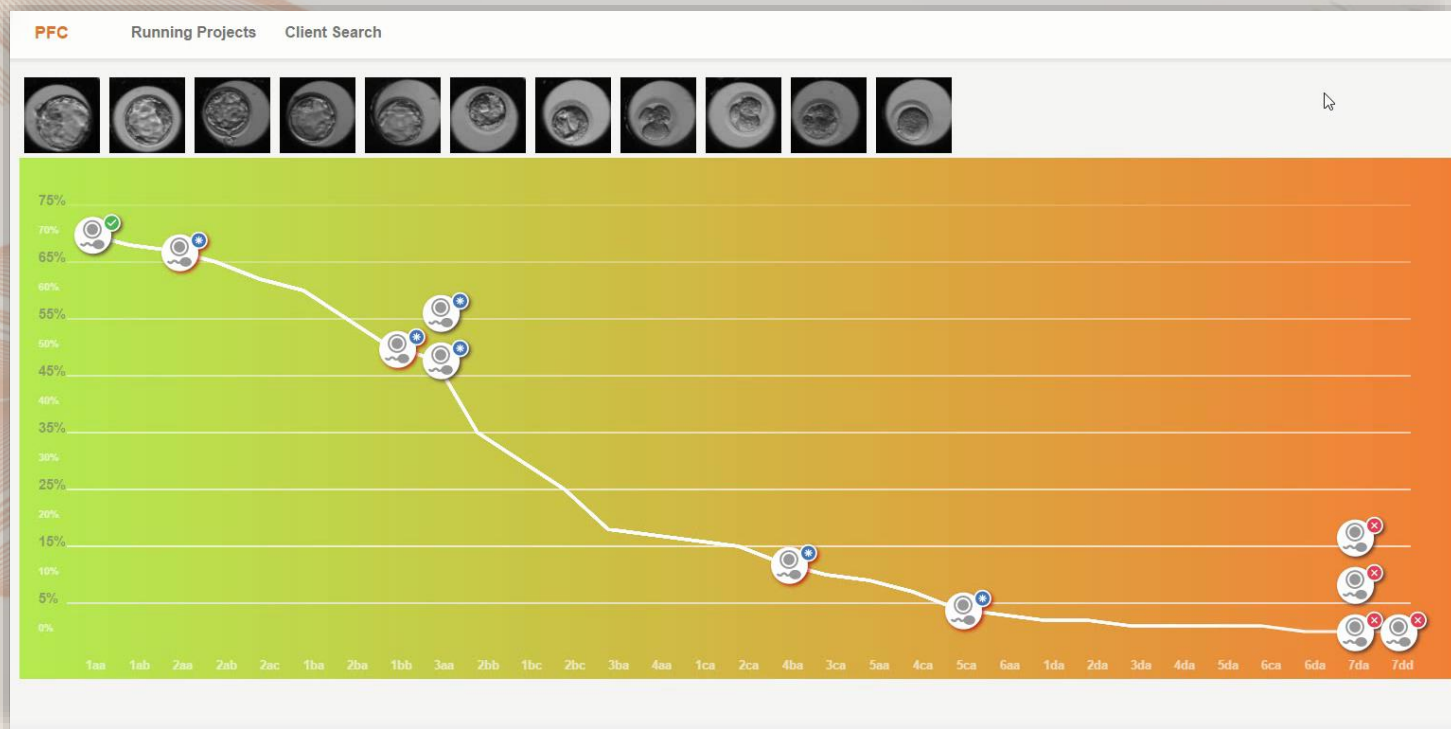

Automated embryo selection on-line

CATI

www.embryoscoreing.net

Automated embryo selection on-line

CATI

Automated embryo scoring

Embryo compare

Change embryo cluster

Time-lapse overview

www.embryoscoreing.net

CATI

Automated embryo scoring

CATI

Embryo compare

CATI

Change embryo cluster

Time-lapse overview