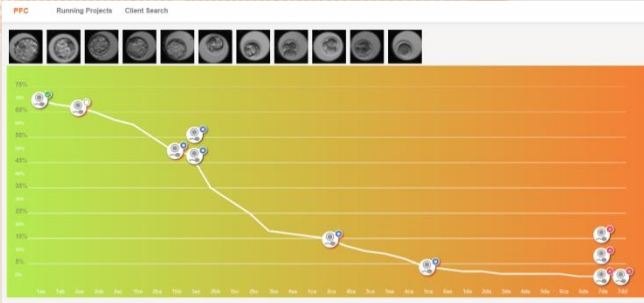

Automated embryo selection on-line

CATI

www.embryoscoreing.net

Automated embryo selection on-line

CATI

Automated embryo scoring

Embryo compare

Change embryo cluster

Time-lapse overview

www.embryoscoreing.net

CATI

Automated embryo scoring

CATI

Embryo compare

CATI

Change embryo cluster

Time-lapse overview