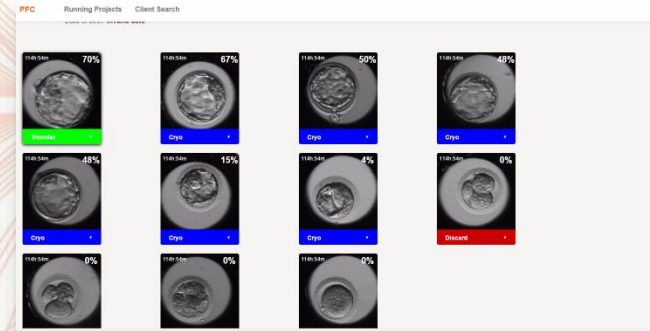

Automated embryo selection on-line

CATI

www.embryoscoreing.net

Automated embryo selection on-line

CATI

Automated embryo scoring

Embryo compare

Change embryo cluster

Time-lapse overview

www.embryoscoreing.net

CATI

Automated embryo scoring

CATI

Embryo compare

CATI

Change embryo cluster

Time-lapse overview