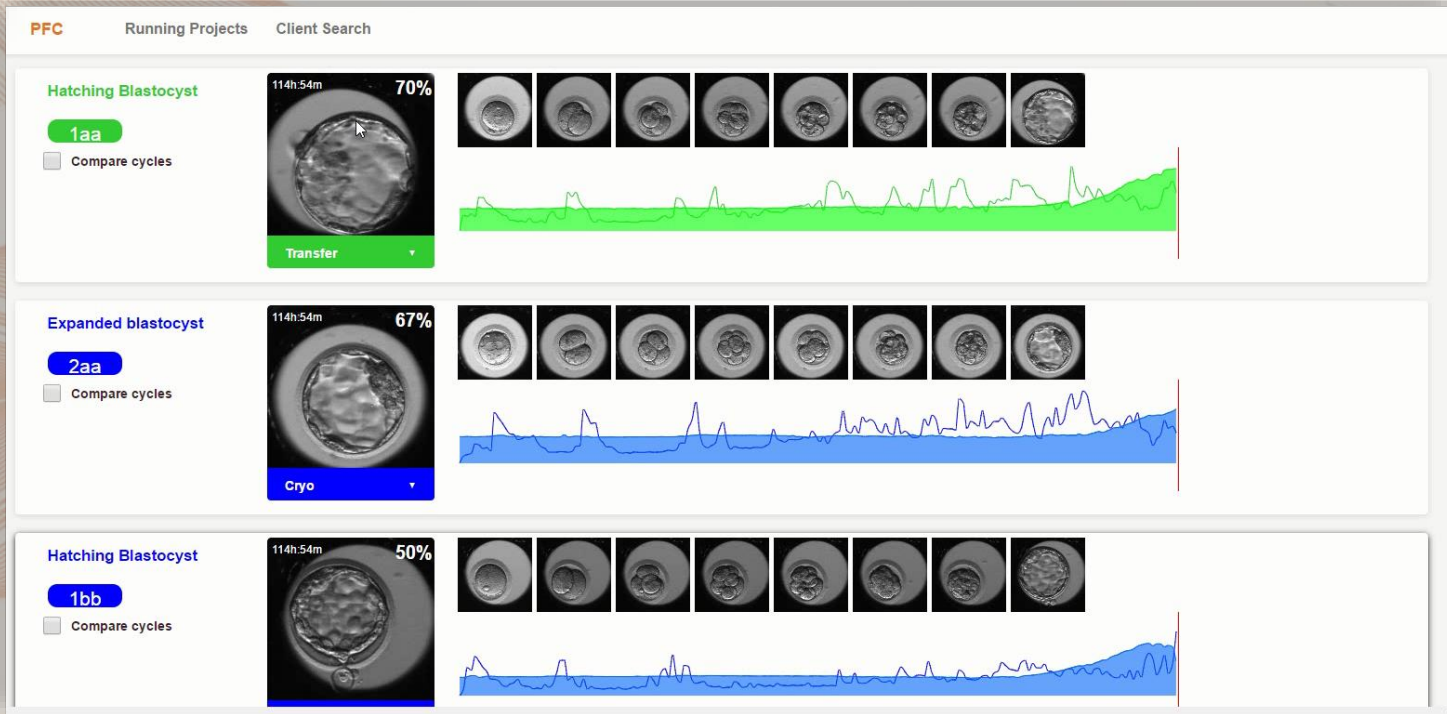

Automated embryo selection on-line

CATI

www.embryoscoreing.net

Automated embryo selection on-line

CATI

Automated embryo scoring

Embryo compare

Change embryo cluster

Time-lapse overview

www.embryoscoreing.net

CATI

Automated embryo scoring

CATI

Embryo compare

CATI

Change embryo cluster

Time-lapse overview